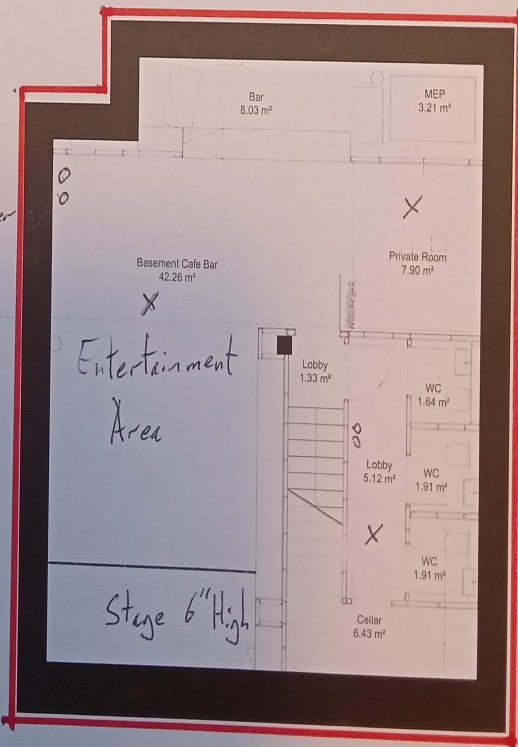

Ground Floor Plan

X: Smoke Alarms
 O: Fire Extinguisher

Basement Plan

The Alcademy
 54-56 Chesterton Road, Cambridge

Scale @ A4 - 1:100